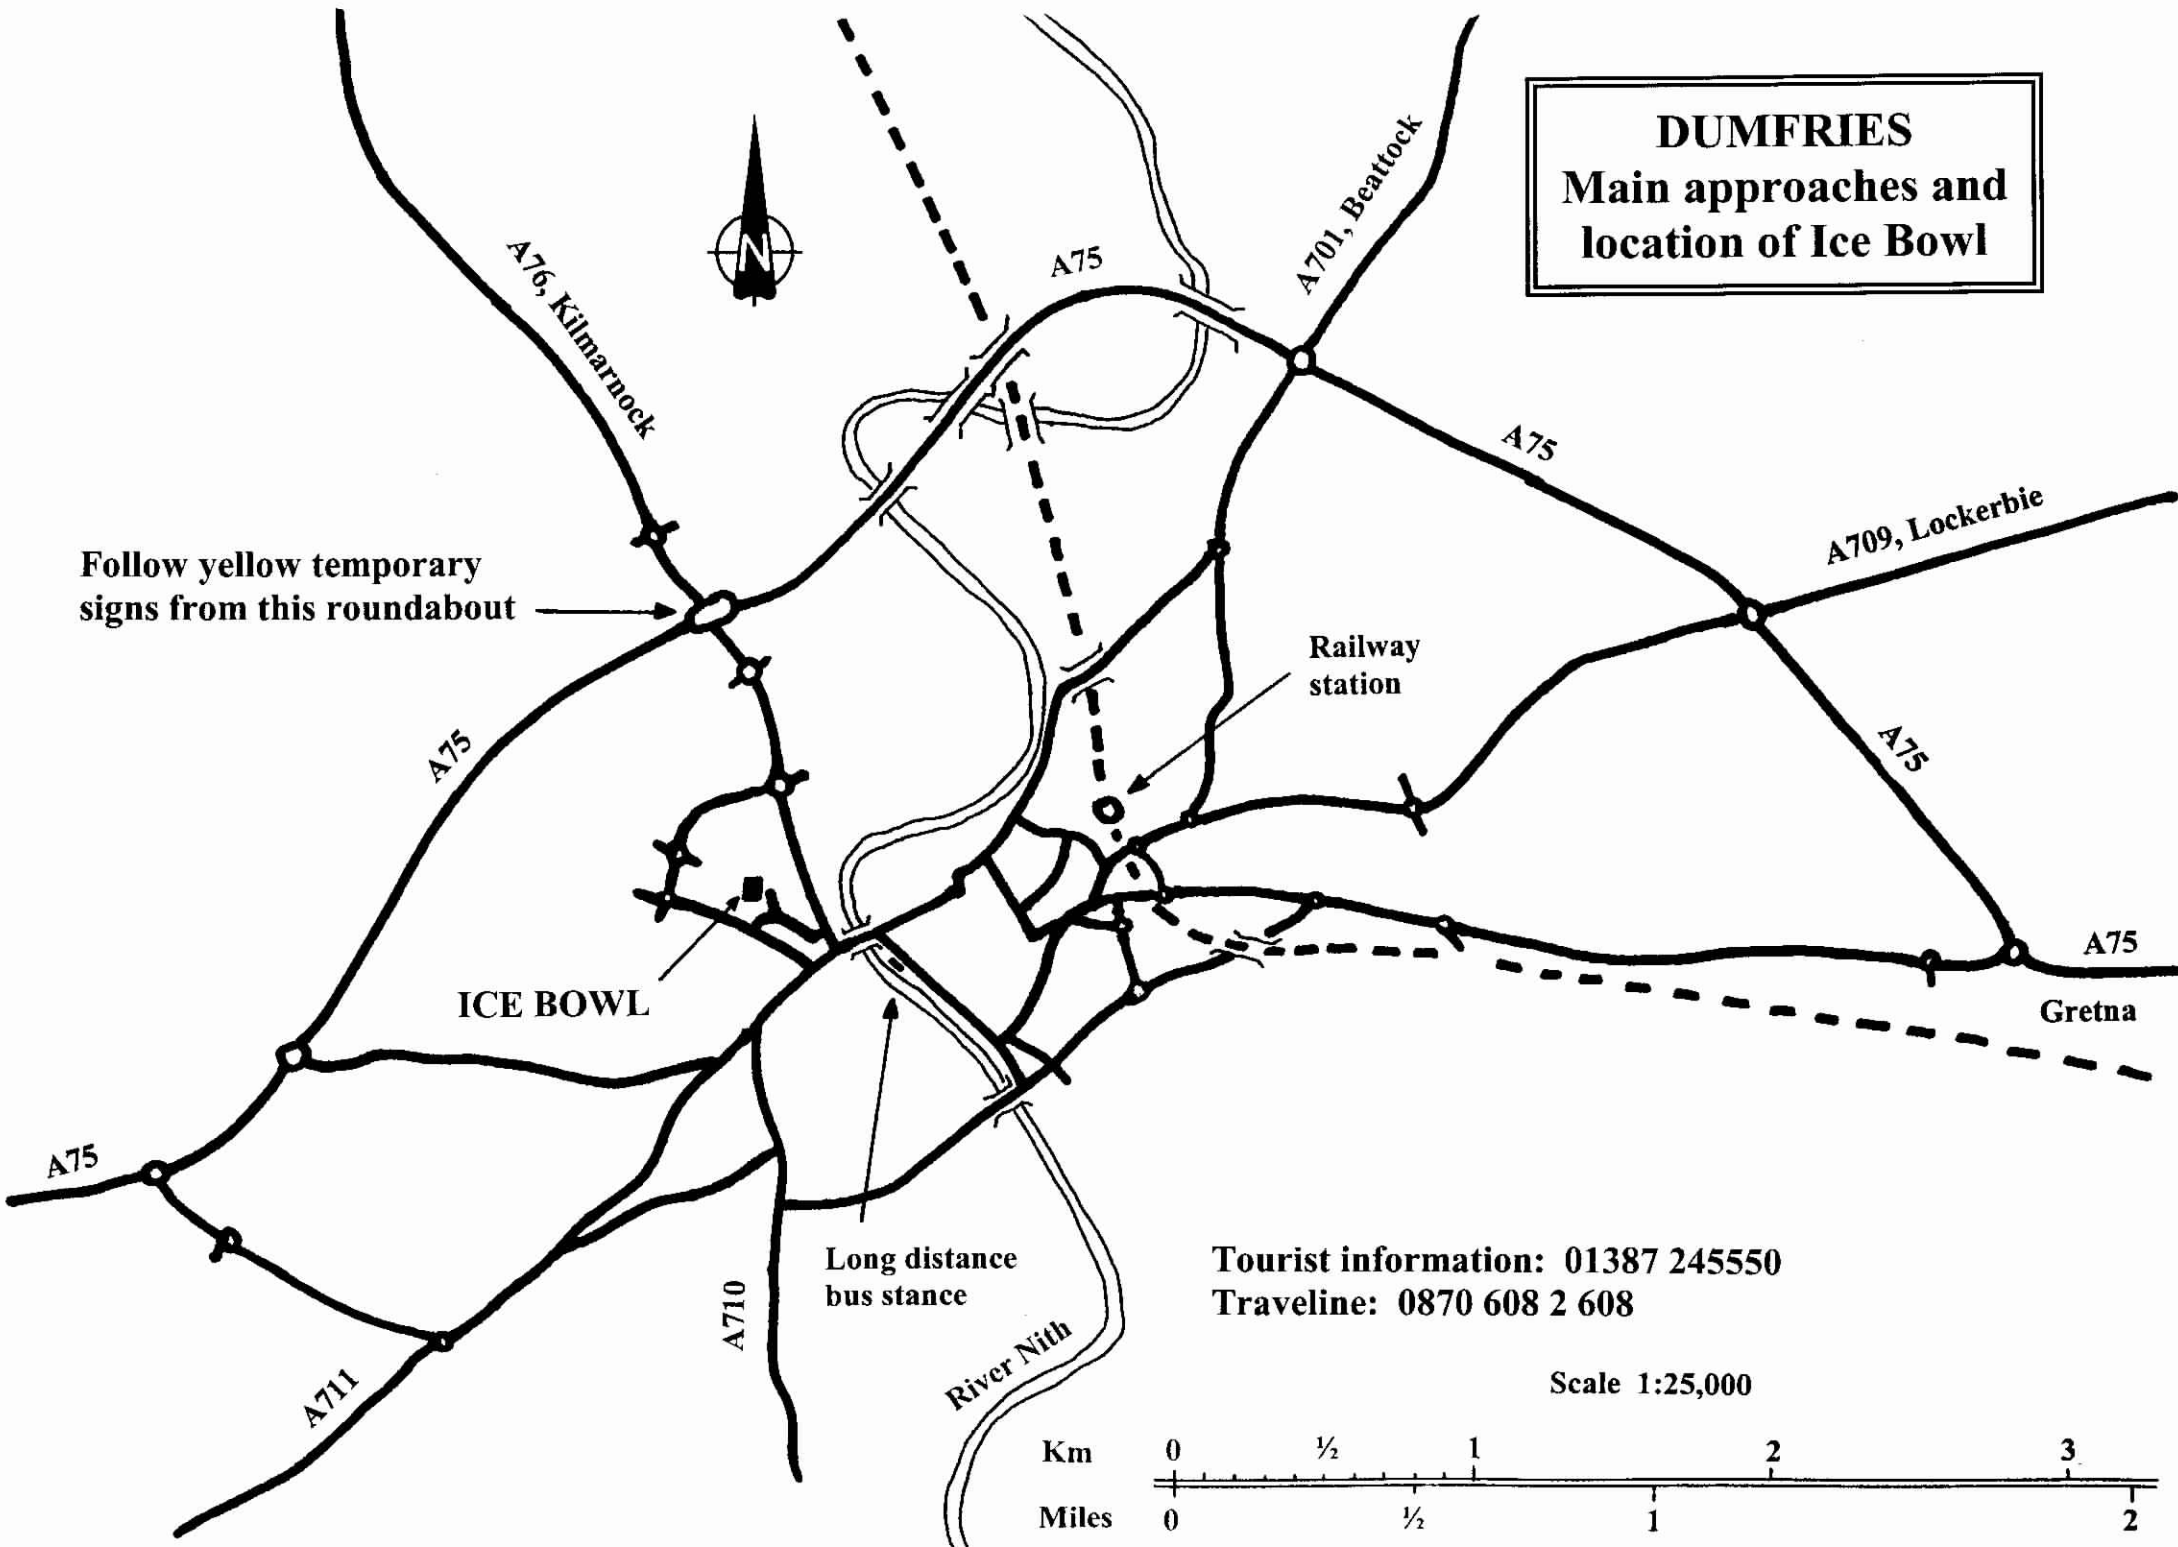

**DUMFRIES**  
**Main approaches and**  
**location of Ice Bowl**

Follow yellow temporary signs from this roundabout

Tourist information: 01387 245550  
Traveline: 0870 608 2 608

Scale 1:25,000